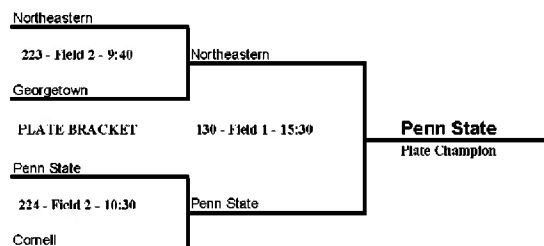

2004 Cherry Blossom Tournament – Championship Brackets

College Men's (CM)

College Women's (CW)

High School Boys' (HS)

Club Men's (M)

Washington Rugby Football Club