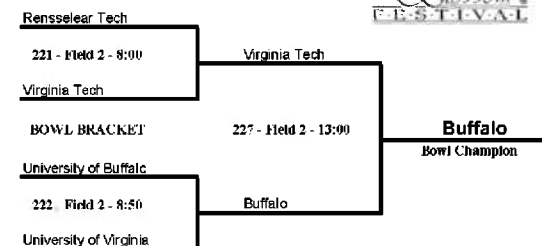

2004 Cherry Blossom Tournament – Championship Brackets

College Men's (CM)

College Women's (CW)

High School Boys' (HS)

Club Men's (M)

Washington Rugby Football Club