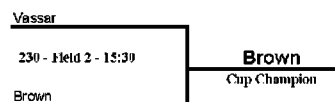

2004 Cherry Blossom Tournament – Championship Brackets

College Men's (CM)

College Women's (CW)

High School Boys' (HS)

Club Men's (M)

Washington Rugby Football Club