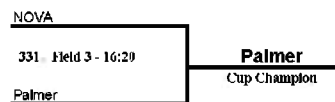

2004 Cherry Blossom Tournament – Championship Brackets

College Men's (CM)

College Women's (CW)

High School Boys' (HS)

Club Men's (M)

Washington Rugby Football Club