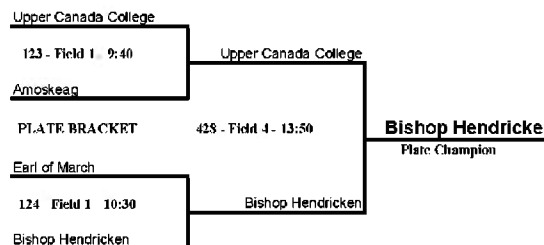

2004 Cherry Blossom Tournament – Championship Brackets

College Men's (CM)

College Women's (CW)

High School Boys' (HS)

Club Men's (M)

Washington Rugby Football Club