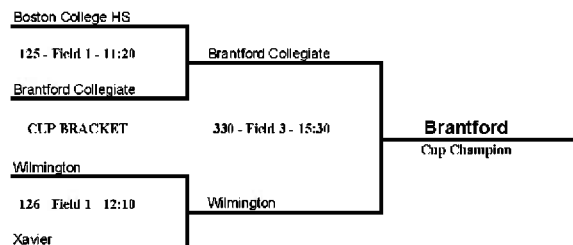

2004 Cherry Blossom Tournament – Championship Brackets

College Men's (CM)

College Women's (CW)

High School Boys' (HS)

Club Men's (M)

Washington Rugby Football Club