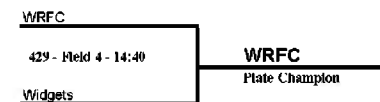

2004 Cherry Blossom Tournament – Championship Brackets

College Men's (CM)

College Women's (CW)

High School Boys' (HS)

Club Men's (M)

Washington Rugby Football Club