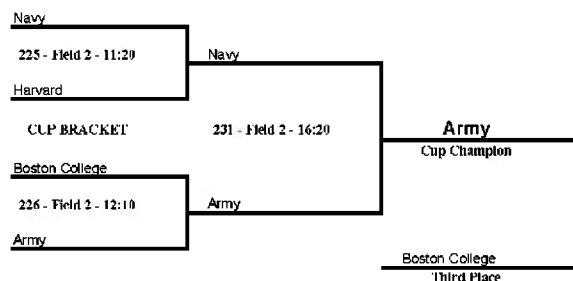

2004 Cherry Blossom Tournament – Championship Brackets

College Men's (CM)

College Women's (CW)

High School Boys' (HS)

Club Men's (M)

Washington Rugby Football Club