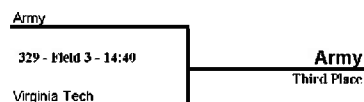

2004 Cherry Blossom Tournament – Championship Brackets

College Men's (CM)

College Women's (CW)

High School Boys' (HS)

Club Men's (M)

Washington Rugby Football Club