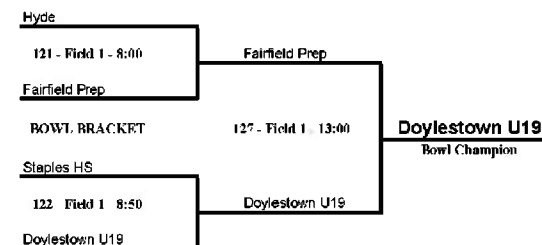

2004 Cherry Blossom Tournament – Championship Brackets

College Men's (CM)

College Women's (CW)

High School Boys' (HS)

Club Men's (M)

Washington Rugby Football Club